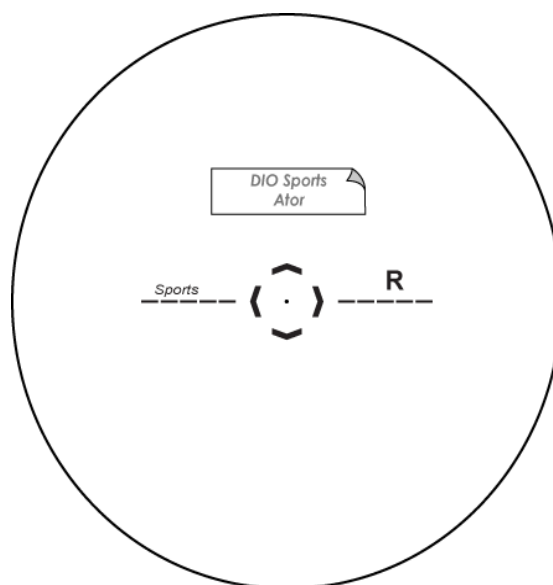

## Specification

Material	MR8	UV cut off (nm)	400
Refractive Index	1.594	Base curve	8BC
Gravity	1.30	Max Diameters (mm)	75
Abbe Value	42	Color	Grey/Brown

## Lens Features

- Aspherical SV freeform design for high curve
- As-worn prescription optimization with 0.01D
- Light weight & Slim edge with Aesthetic thickness
- Multi AR coating with EMI

## Power Chart

## Lens Marking Layout