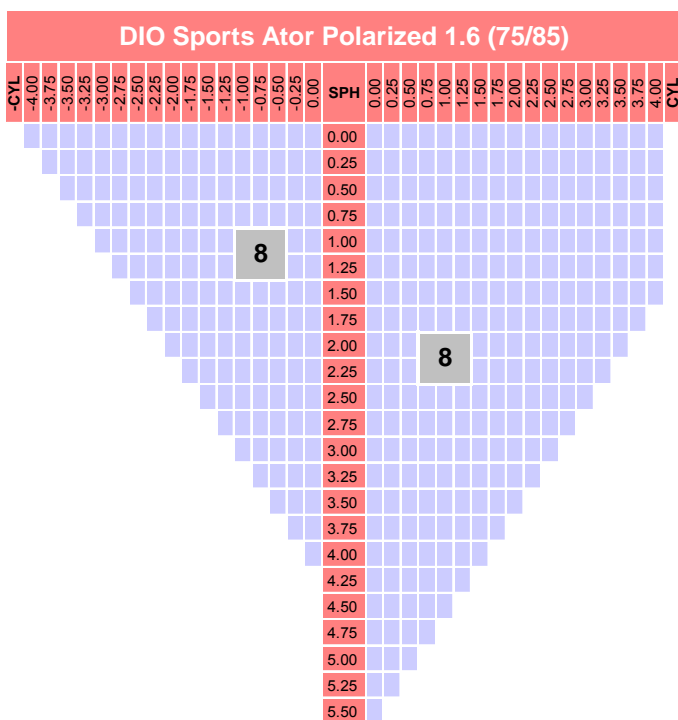

## Specification

Material	MR8	UV cut off (nm)	400
Refractive Index	1.594	Base curve	8BC
Gravity	1.30	Max Diameters (mm)	75
Abbe Value	42	Color	Grey/Brown

## Lens Features

- Aspherical SV freeform design for high curve
- As-worn prescription optimization with 0.01D
- Light weight & Slim edge with Aesthetic thickness
- Multi AR coating with EMI

## Power Chart

## Lens Marking Layout