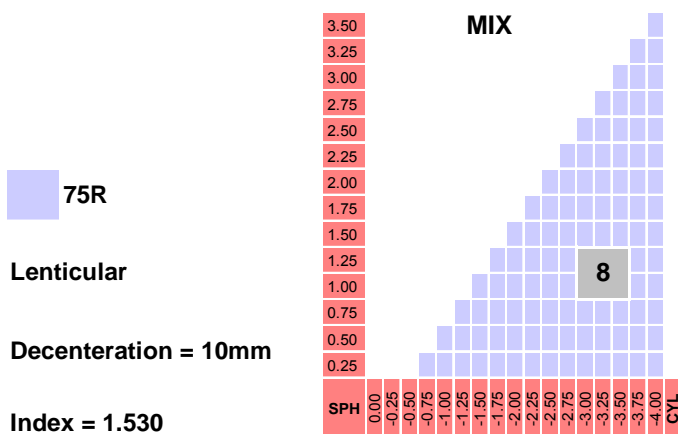

75R

Lenticular

Decentration = 10mm

Index = 1.530

※ When your prescription is over of range, please contact us directly.